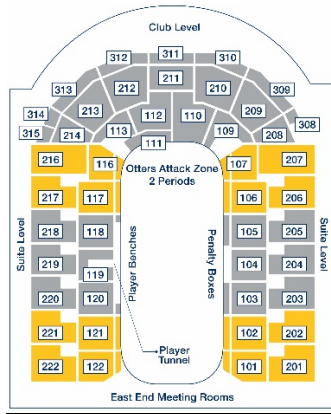

## SEASON MEMBERSHIP INFORMATION

		<b>Gold Tier</b> Now Thru May 31 <sup>st</sup>	<b>Navy Tier</b> After June 1 <sup>st</sup>
<i>Seat Location</i>	<i>Previously Referred to as:</i>	<i>Advance</i>	<i>Regular</i>
<b>Center Ice &amp; West End</b>	<b>Adult</b>	\$595	\$629
	<b>Senior /Military</b>	\$544	\$561
<b>End Zones</b>	<b>Adult</b>	\$544	\$561
	<b>Senior /Military</b>	\$493	\$510
<b>ALL Sections</b>	<b>Student (13-18)</b>	\$391	\$408
	<b>Child (5-12)</b>	\$289	\$306

### EARLY BIRD OFFERS

- **Weekly drawings through April 30<sup>th</sup> for:** Team Signed Jerseys, Team Signed Stick, customized replica jersey, team signed helmet, and a Free Suite during the 2019-2020 Season. Winners announced each Friday.
- **If your seats are paid in full by April 7th you will receive:** Instant \$34 savings on each seat.